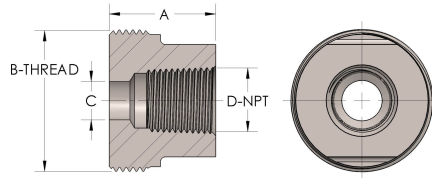

Product Category

53T-1-SS316L

Part Description

Female Pipe Thread

DIMENSIONS

A	1.190
B-THREAD	1.188" - 12UN
C	0.31
D-THREAD	1/4" - 18

GENERAL

Pressure Rating	6000 PSI
Threadpiece Material	316/L Stainless Steel, ASTM A276, UNS S31600/03