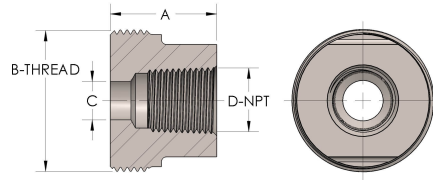

Product Category

53T-3-S

Part Description

Female Pipe Thread

## DIMENSIONS

<b>A</b>	1.310
<b>B-THREAD</b>	1.750" - 12UN
<b>C</b>	0.50
<b>D-THREAD</b>	1/2" - 14

## GENERAL

<b>Pressure Rating</b>	6000 PSI
<b>Threadpiece Material</b>	Carbon Steel, ASTM A108