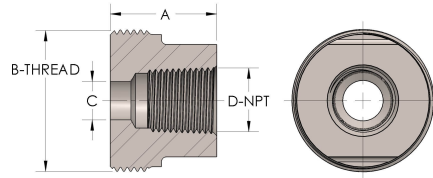

Product Category

53T-3-SS316L

Part Description

Female Pipe Thread

DIMENSIONS

A	1.310
B-THREAD	1.750" - 12UN
C	0.50
D-THREAD	1/2" - 14

GENERAL

Pressure Rating	6000 PSI
Threadpiece Material	316/L Stainless Steel, ASTM A276, UNS S31600/03