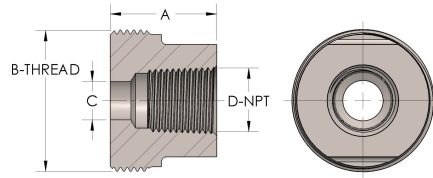

Product Category

53T-5-S

Part Description

Female Pipe Thread

## DIMENSIONS

<b>A</b>	1.560
<b>B-THREAD</b>	2.313" - 12UNS
<b>C</b>	0.81
<b>D-THREAD</b>	1.000" - 11.5

## GENERAL

<b>Pressure Rating</b>	6000 PSI
<b>Threadpiece Material</b>	Carbon Steel, ASTM A108