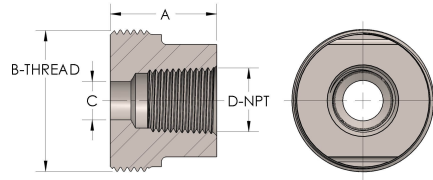

Product Category

53T-6-M

Part Description

Female Pipe Thread

DIMENSIONS

A	1.690
B-THREAD	2.750" - 12UN
C	1.19
D-THREAD	1.250" - 11.5

GENERAL

Pressure Rating	6000 PSI
Threadpiece Material	Monel®, ASTM B164, UNS N04405