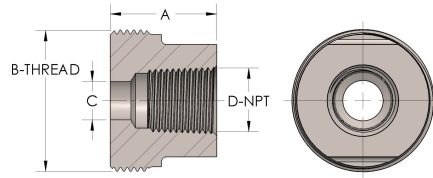

Product Category

53T-6-M

Part Description

Female Pipe Thread

DIMENSIONS

A	1.690
B-THREAD	2.750" - 12UN
C	1.19
D-THREAD	1.250" - 11.5

GENERAL

Pressure Rating	6000 PSI
Threadpiece Material	Monel®, ASTM B164, UNS N04405