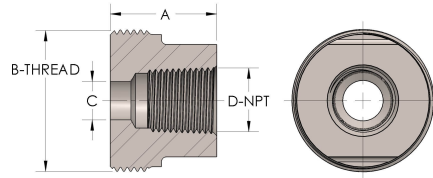

Product Category

53T-7-M

Part Description

Female Pipe Thread

DIMENSIONS

A	2.000
B-THREAD	3.063" - 12UNS
C	1.38
D-THREAD	1.500" - 11.5

GENERAL

Pressure Rating	6000 PSI
Threadpiece Material	Monel®, ASTM B164, UNS N04405