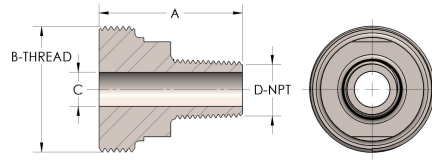

Product Category

54T-0-SS316L

Part Description

Male Pipe Thread

## DIMENSIONS

<b>A</b>	1.440
<b>B-THREAD</b>	1.000" - 14UNS
<b>C</b>	0.22
<b>D-THREAD</b>	1/8" - 27

## GENERAL

<b>Pressure Rating</b>	6000 PSI
<b>Threadpiece Material</b>	316/L Stainless Steel, ASTM A276, UNS S31600/03