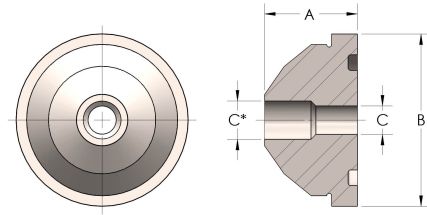

Product Category

58R-1-S

Part Description

Buttweld Pipe

DIMENSIONS

A	1.060
B	1.06
C	0.31