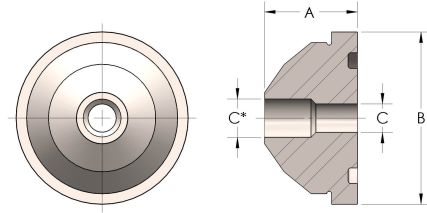

Product Category

58R-1-S

Part Description

Buttweld Pipe

DIMENSIONS

A	1.060
B	1.06
C	0.31