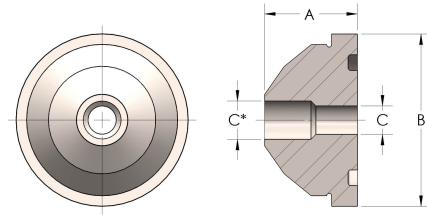

Product Category

58R-2-CUNI

Part Description

Buttweld Pipe

DIMENSIONS

A	1.130
B	1.25
C	0.44