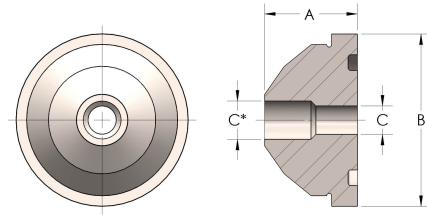

Product Category

58R-2-S

Part Description

Buttweld Pipe

DIMENSIONS

A	1.130
B	1.25
C	0.44