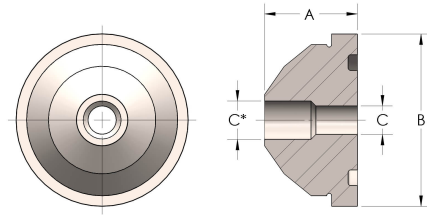

Product Category

58R-2-S

Part Description

Buttweld Pipe

## DIMENSIONS

A	1.130
B	1.25
C	0.44