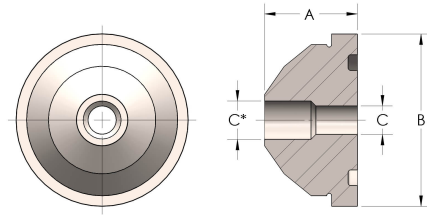

Product Category

58R-3-S

Part Description

Buttweld Pipe

DIMENSIONS

A	1.130
B	1.63
C	0.50