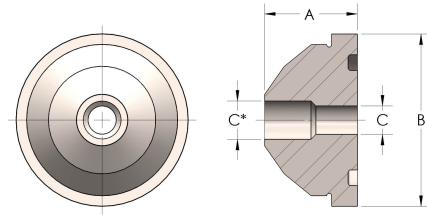

Product Category

58R-3-SS316L

Part Description

Buttweld Pipe

DIMENSIONS

A	1.130
B	1.63
C	0.50