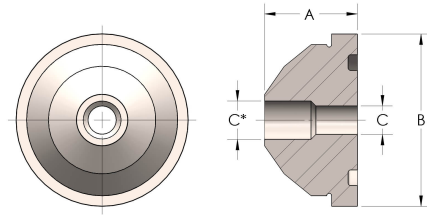

Product Category

58R-4-S

Part Description

Buttweld Pipe

DIMENSIONS

A	1.130
B	1.88
C	0.63