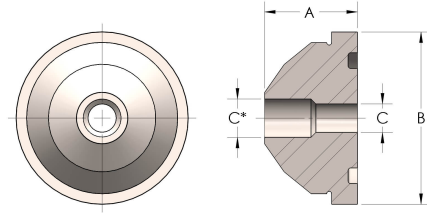

Product Category

58R-4-S

Part Description

Buttweld Pipe

DIMENSIONS

A	1.130
B	1.88
C	0.63