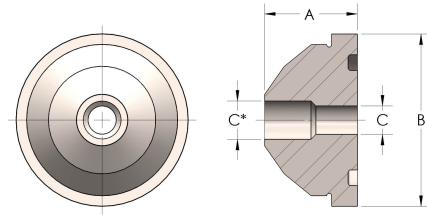

Product Category

58R-5-M

Part Description

Buttweld Pipe

DIMENSIONS

A	1.250
B	2.19
C	0.81