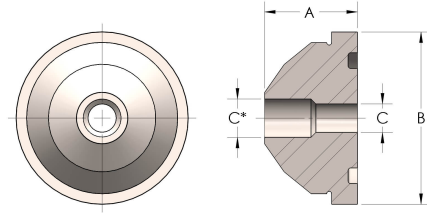

Product Category

58R-5-S

Part Description

Buttweld Pipe

DIMENSIONS

A	1.250
B	2.19
C	0.81