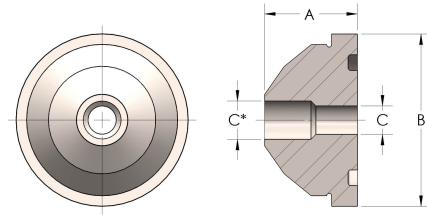

Product Category

58R-5-SS316L

Part Description

Buttweld Pipe

DIMENSIONS

A	1.250
B	2.19
C	0.81