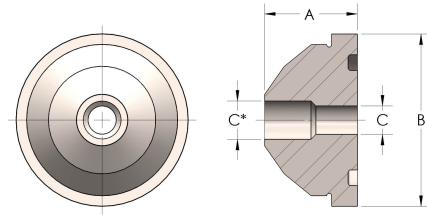

Product Category

58R-5-SS316L

Part Description

Buttweld Pipe

DIMENSIONS

| | |
|---|-------|
| A | 1.250 |
| B | 2.19 |
| C | 0.81 |