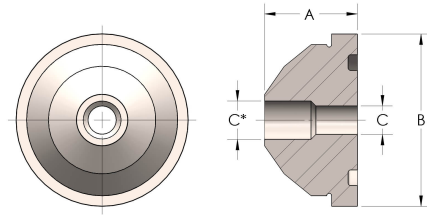

Product Category

58R-6-SS316L

Part Description

Buttweld Pipe

DIMENSIONS

A	1.380
B	2.63
C	1.19