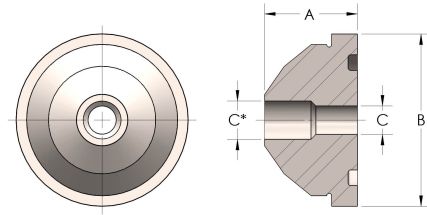

Product Category

58R-7-M

Part Description

Buttweld Pipe

## DIMENSIONS

A	1.630
B	2.94
C	1.38