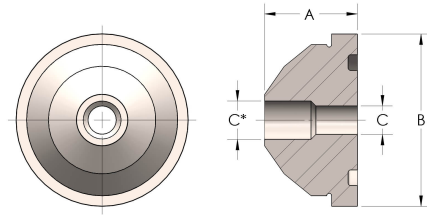

Product Category

Part Description

58R-7-M

Buttweld Pipe

## DIMENSIONS

A	1.630
B	2.94
C	1.38