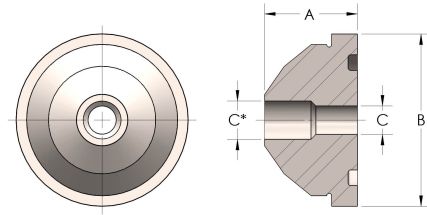

Product Category

58R-7-S

Part Description

Buttweld Pipe

DIMENSIONS

A	1.630
B	2.94
C	1.38