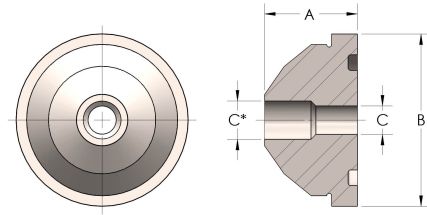

Product Category

58R-7-SS316L

Part Description

Buttweld Pipe

## DIMENSIONS

A	1.630
B	2.94
C	1.38