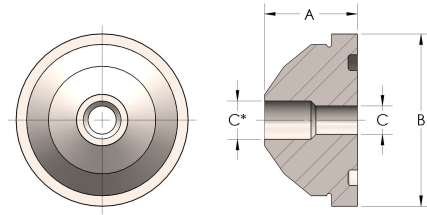

Product Category

58R-8-S

Part Description

Buttweld Pipe

DIMENSIONS

| | |
|----------|-------|
| A | 1.750 |
| B | 3.63 |
| C | 1.75 |