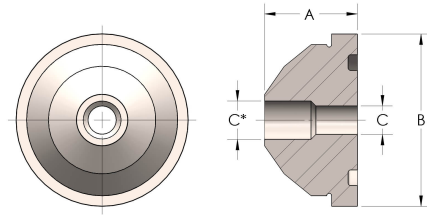

Product Category

58R-8-S

Part Description

Buttweld Pipe

DIMENSIONS

A	1.750
B	3.63
C	1.75