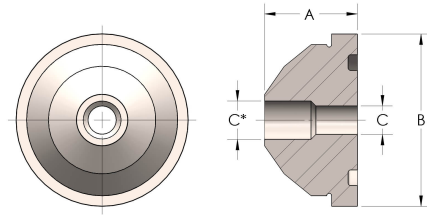

Product Category

58R-8-SS316L

Part Description

Buttweld Pipe

DIMENSIONS

A	1.750
B	3.63
C	1.75