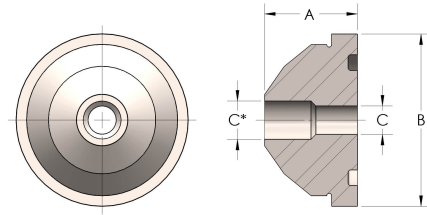

Product Category

58R-9-CUNI

Part Description

Buttweld Pipe

DIMENSIONS

A	2.000
B	4.31
C	2.13