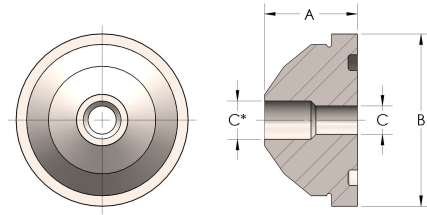

Product Category

58R-9-S

Part Description

Buttweld Pipe

## DIMENSIONS

A	2.000
B	4.31
C	2.13