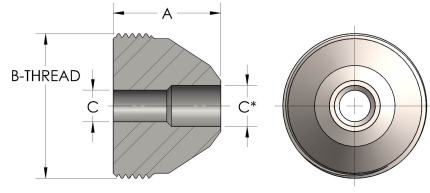

Product Category

58T-1-M

Part Description

Buttweld Pipe

## DIMENSIONS

<b>A</b>	1.190
<b>B-THREAD</b>	1.188" - 12UN
<b>C</b>	0.31