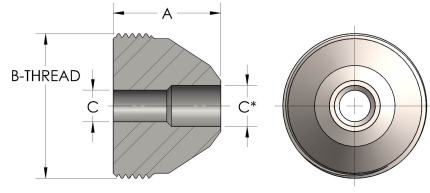

Product Category

58T-1-SS316L

Part Description

Buttweld Pipe

DIMENSIONS

A	1.190
B-THREAD	1.188" - 12UN
C	0.31