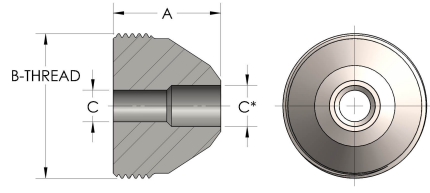

Product Category

58T-2-M

Part Description

Buttweld Pipe

DIMENSIONS

A	1.250
B-THREAD	1.375" - 12UNF
C	0.44