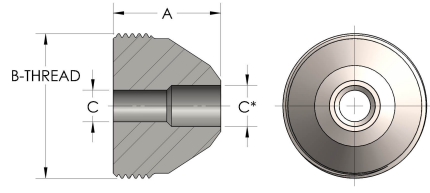

Product Category

58T-2-S

Part Description

Buttweld Pipe

## DIMENSIONS

<b>A</b>	1.250
<b>B-THREAD</b>	1.375" - 12UNF
<b>C</b>	0.44