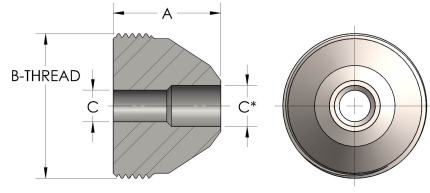

Product Category

58T-3-S

Part Description

Buttweld Pipe

## DIMENSIONS

A	1.310
B-THREAD	1.750" - 12UN
C	0.50