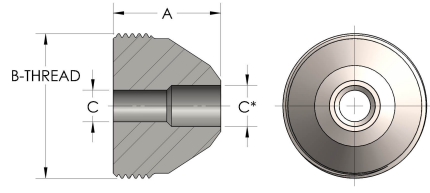

Product Category

58T-4-CUNI

Part Description

Buttweld Pipe

DIMENSIONS

A	1.310
B-THREAD	2.000" - 12UN
C	0.63