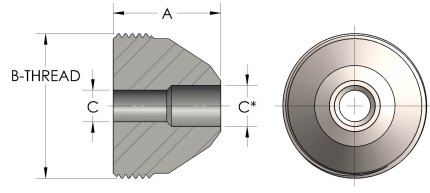

Product Category

58T-4-S

Part Description

Buttweld Pipe

## DIMENSIONS

A	1.310
B-THREAD	2.000" - 12UN
C	0.63