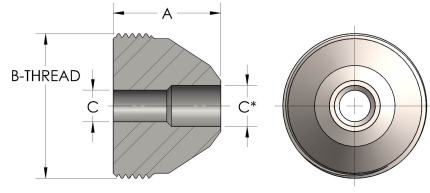

Product Category

58T-4-SS316L

Part Description

Buttweld Pipe

## DIMENSIONS

A	1.310
B-THREAD	2.000" - 12UN
C	0.63