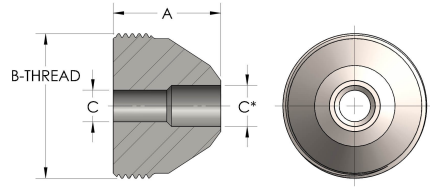

Product Category

58T-5-M

Part Description

Buttweld Pipe

DIMENSIONS

A	1.560
B-THREAD	2.313" - 12UNS
C	0.81