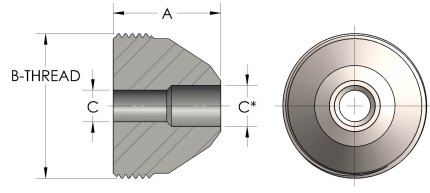

Product Category

58T-5-S

Part Description

Buttweld Pipe

DIMENSIONS

A	1.560
B-THREAD	2.313" - 12UNS
C	0.81