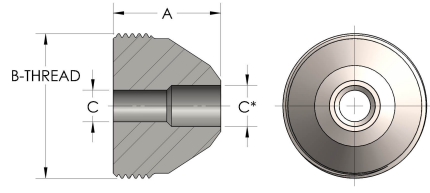

Product Category

58T-5-S

Part Description

Buttweld Pipe

## DIMENSIONS

<b>A</b>	1.560
<b>B-THREAD</b>	2.313" - 12UNS
<b>C</b>	0.81