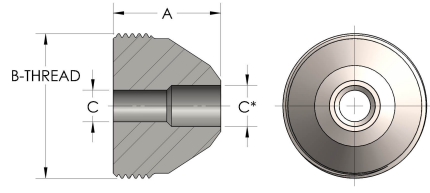

Product Category

58T-5-SS316L

Part Description

Buttweld Pipe

DIMENSIONS

A	1.560
B-THREAD	2.313" - 12UNS
C	0.81