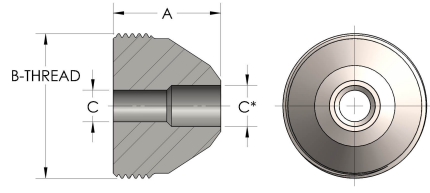

Product Category

Part Description

58T-6-M

Buttweld Pipe

DIMENSIONS

A	1.690
B-THREAD	2.750" - 12UN
C	1.19