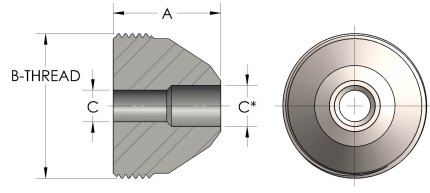

Product Category

58T-6-S

Part Description

Buttweld Pipe

DIMENSIONS

A	1.690
B-THREAD	2.750" - 12UN
C	1.19