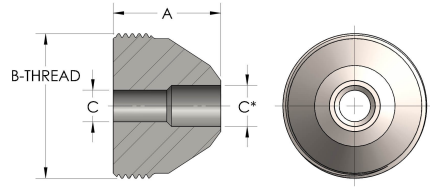

Product Category

58T-7-M

Part Description

Buttweld Pipe

DIMENSIONS

A	2.000
B-THREAD	3.063" - 12UNS
C	1.38