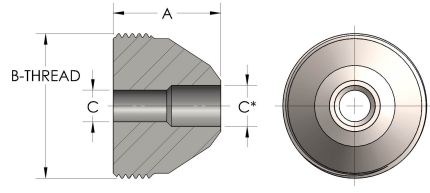

Product Category

58T-7-S

Part Description

Buttweld Pipe

DIMENSIONS

| | |
|-----------------|----------------|
| A | 2.000 |
| B-THREAD | 3.063" - 12UNS |
| C | 1.38 |