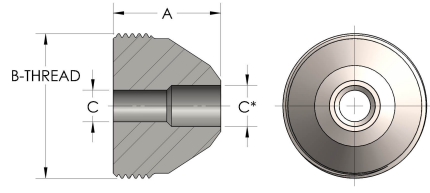

Product Category

58T-7-S

Part Description

Buttweld Pipe

## DIMENSIONS

<b>A</b>	2.000
<b>B-THREAD</b>	3.063" - 12UNS
<b>C</b>	1.38