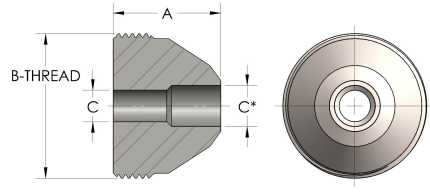

Product Category

58T-8-CUNI

Part Description

Buttweld Pipe

DIMENSIONS

A	2.130
B-THREAD	3.750" - 12UN
C	1.75