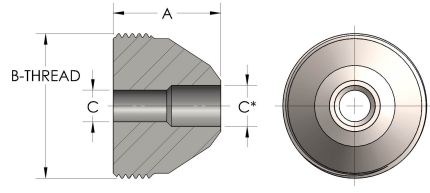

Product Category

58T-8-M

Part Description

Buttweld Pipe

DIMENSIONS

| | |
|----------|---------------|
| A | 2.130 |
| B-THREAD | 3.750" - 12UN |
| C | 1.75 |