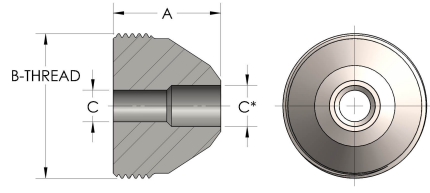

Product Category

58T-8-S

Part Description

Buttweld Pipe

## DIMENSIONS

<b>A</b>	2.130
<b>B-THREAD</b>	3.750" - 12UN
<b>C</b>	1.75