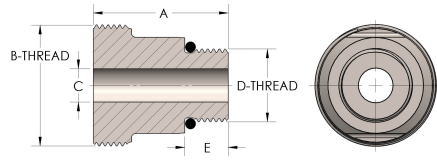

Product Category

59T-1-BR

Part Description

Male Straight Thread

## DIMENSIONS

A	1.560
B-THREAD	1.188" - 12UN
C	0.30
D-THREAD	9/16" - 18UNF
E	0.43

## GENERAL

Pressure Rating	6000 PSI
Threadpiece Material	Naval Brass, ASTM B21, UNS C46400