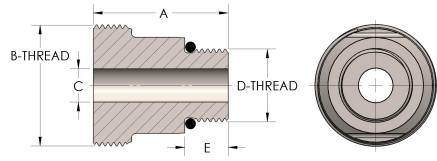

Product Category

59T-1-BR

Part Description

Male Straight Thread

DIMENSIONS

A	1.560
B-THREAD	1.188" - 12UN
C	0.30
D-THREAD	9/16" - 18UNF
E	0.43

GENERAL

Pressure Rating	6000 PSI
Threadpiece Material	Naval Brass, ASTM B21, UNS C46400