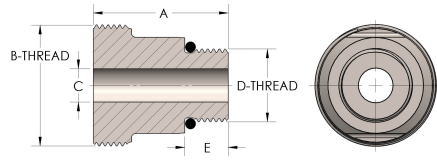

Product Category

59T-2-BR

Part Description

Male Straight Thread

## DIMENSIONS

A	1.690
B-THREAD	1.375" - 12UNF
C	0.39
D-THREAD	3/4" - 16UNF
E	0.47

## GENERAL

Pressure Rating	6000 PSI
Threadpiece Material	Naval Brass, ASTM B21, UNS C46400