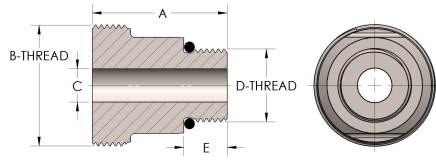

Product Category

59T-3-BR

Part Description

Male Straight Thread

## DIMENSIONS

A	1.940
B-THREAD	1.750" - 12UN
C	0.50
D-THREAD	1.063" - 12UN
E	0.63

## GENERAL

Pressure Rating	6000 PSI
Threadpiece Material	Naval Brass, ASTM B21, UNS C46400