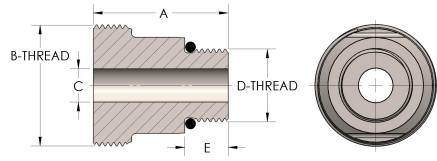

Product Category

59T-4-BR

Part Description

Male Straight Thread

## DIMENSIONS

|          |               |
|----------|---------------|
| A        | 2.060         |
| B-THREAD | 2.000" - 12UN |
| C        | 0.63          |
| D-THREAD | 1.313" - 12UN |
| E        | 0.63          |

## GENERAL

|                      |                                   |
|----------------------|-----------------------------------|
| Pressure Rating      | 6000 PSI                          |
| Threadpiece Material | Naval Brass, ASTM B21, UNS C46400 |