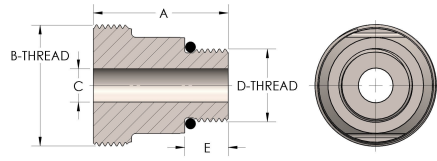

Product Category

59T-6-BR

Part Description

Male Straight Thread

DIMENSIONS

A	2.380
B-THREAD	2.750" - 12UN
C	1.19
D-THREAD	1.875" - 12UN
E	0.63

GENERAL

Pressure Rating	4500 PSI
Threadpiece Material	Naval Brass, ASTM B21, UNS C46400