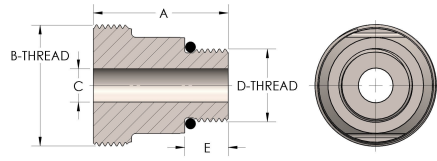

Product Category

59T-6-M

Part Description

Male Straight Thread

DIMENSIONS

| | |
|----------|---------------|
| A | 2.380 |
| B-THREAD | 2.750" - 12UN |
| C | 1.19 |
| D-THREAD | 1.875" - 12UN |
| E | 0.63 |

GENERAL

| | |
|----------------------|-------------------------------|
| Pressure Rating | 6000 PSI |
| Threadpiece Material | Monel®, ASTM B164, UNS N04405 |