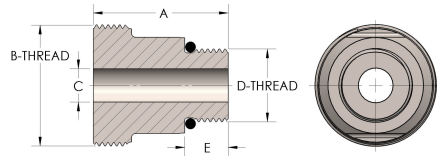

Product Category

59T-7-BR

Part Description

Male Straight Thread

DIMENSIONS

A	2.560
B-THREAD	3.063" - 12UNS
C	1.38
D-THREAD	2.500" - 12UN
E	0.63

GENERAL

Pressure Rating	3000 PSI
Threadpiece Material	Naval Brass, ASTM B21, UNS C46400