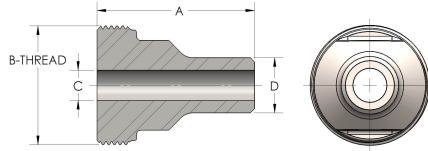

Product Category

63T-3-CUNI

Part Description

Male Tube Weld

DIMENSIONS

A	2.310
B-THREAD	1.750" - 12UN
C	0.50
D	0.750

GENERAL

Pressure Rating	3000 PSI
Threadpiece Material	Copper Nickel 70/30, MIL-C--15726F, UNS C71500